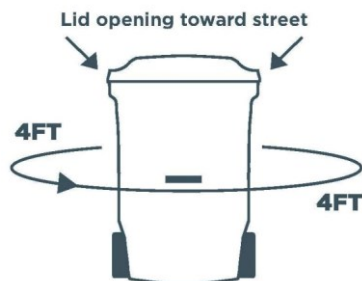

<https://www.recyclomoreoutagamie.org/residential-recycling/>

What should I do if my recycling does not fit in my cart?

- Save them for your next collection day.
- Ask a neighbor if they have extra room in their cart for your recycle.
- Call Harter's to rent an additional recycle cart for a yearly fee.

Can I take my carts with me if I move?

No. Each cart should stay with the property. These carts are the property of Harter's, for cart repair or rental of additional cart; please call **(833) 754-2158**.

How do I set my cart out on collection day?

Place your cart curbside before 6 am the day of collection, with the cart's handle facing your house and the lid opening toward the street. Make sure there is at least four feet between the recycling and trash carts, and any other objects, such as a parked car or mailbox. Note, if your carts were set out late, you must wait until your next scheduled pick-up.

What if there is a snow bank?

In the case of snow, if your cart will not fit in your driveway opening, then you will need to clear an opening in the snow bank where the cart can be properly placed. Carts cannot be placed on top of the snow bank or in the road. Improperly placed carts will not be collected.

How do Holiday's affect my pick-up?

Holiday collection will be delayed one day, if the Holiday is on a weekday before your pick-up day. Holidays are New Year's Day, Memorial Day, Independence Day, Labor Day, Thanksgiving and Christmas Day